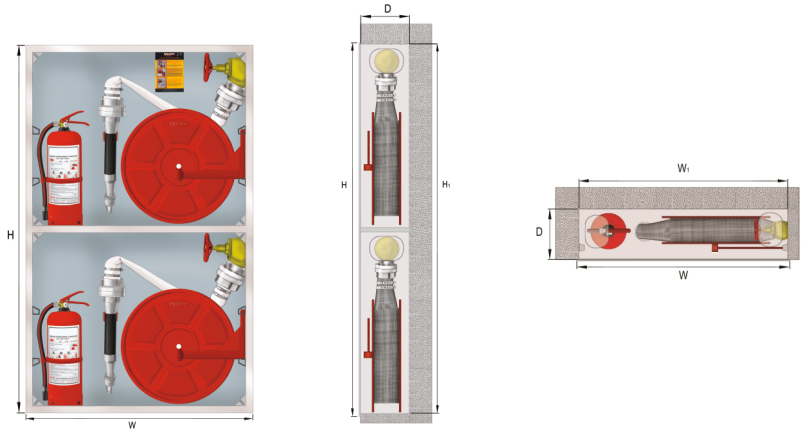

**FIRE CABINET**

**LAY – FLAT HOSE**

SINGLE FULL OVERLAY METAL SHEET DOOR, CHROME PLATED HANDLE, DOUBLE HOSE REEL, VERTICAL SECTION FOR 2 TUBES

► SE2-3112.1

- 2½" flat type fire hose, 2½" fire valve and 2½" fire lance are optional
- All parts are painted with electrostatic powder paint at 200°C, optionally in the colours RAL 9010 white, RAL 3003 red or RAL1013 champagne. Other colours are available to meet specific needs.
- This fire cabinet models are in compliance with EN 671-1.
- Fire cabinets and their doors can be optionally produced from stainless steel and with decorative cutouts to suit various architectural requirements.
- All models can be manufactured with front and rear doors.

► **CABINET HOUSING**

- Produced from 1.2 mm mild steel (DKP).
- Flaps at every corner for fire valve installation.
- Hose reel can be left or right mounted.
- Surface mount or recessed mount types obtainable.

► **HOSE REEL**

- Reel crank allows hose reel to be opened at an angle of 270°.
- 2" Fire valve and 2" hose sleeve
- 2" Fire lance and 2" hose sleeve
- 2" flat fire hose
- All connections are made with whipcheck safety cables instead of clamps.