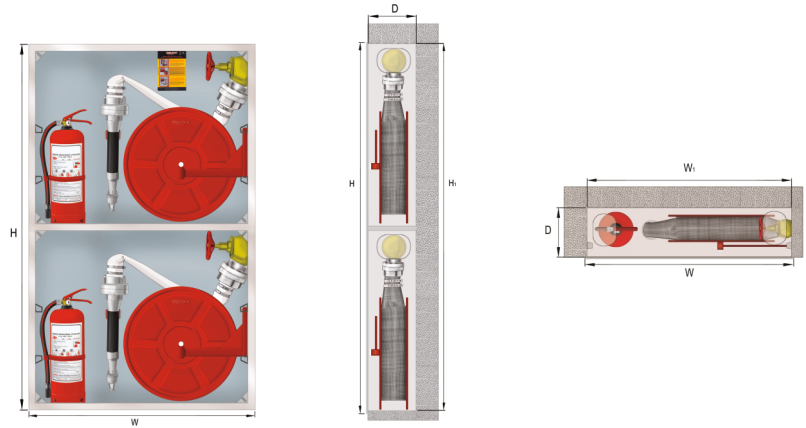

FIRE CABINET

LAY – FLAT HOSE

SINGLE FULL OVERLAY METAL SHEET DOOR, RECESSED HANDLE, DOUBLE HOSE REEL, VERTICAL SECTION FOR 2 TUBES

► SE2-3111.1

- 2½" flat type fire hose, 2½" fire valve and 2½" fire lance are optional
- All parts are painted with electrostatic powder paint at 200°C, optionally in the colours RAL 9010 white, RAL 3003 red or RAL1013 champagne. Other colours are available to meet specific needs.
- This fire cabinet models are in compliance with EN 671-1.
- Fire cabinets and their doors can be optionally produced from stainless steel and with decorative cutouts to suit various architectural requirements.
- All models can be manufactured with front and rear doors.

CODE	MOUNTING STYLE	MODULAR DOOR TYPE	HOSE DIAMETER & LENGTH	TUBE CAPACITY	LIGHTING	W mm	H mm	D mm	W ₁ mm	H ₁ mm
SE2-3111.1	Recessed	Full Overlay Metal Sheet Door, Recessed Handle	2" - 20 m	2 Tube / 6 kg	Optional	800	1400	200	760	1360
SE2-3111.3	Recessed	Full Overlay Metal Sheet Door, Recessed Handle	2" - 30 m	2 Tube / 6 kg	Optional	800	1400	200	760	1360
SE2-3121.1	Surface	Full Overlay Metal Sheet Door, Recessed Handle	2" - 20 m	2 Tube / 6 kg	Optional	800	1400	200	800	1400
SE2-3121.3	Surface	Full Overlay Metal Sheet Door, Recessed Handle	2" - 30 m	2 Tube / 6 kg	Optional	800	1400	200	800	1400

► CABINET HOUSING

- Produced from 1.2 mm mild steel (DKP).
- Flaps at every corner for fire valve installation.
- Hose reel can be left or right mounted.
- Surface mount or recessed mount types obtainable.

► HOSE REEL

- Reel crank allows hose reel to be opened at an angle of 270°.
- 2" Fire valve and 2" hose sleeve
- 2" Fire lance and 2" hose sleeve
- 2" flat fire hose
- All connections are made with whipcheck safety cables instead of clamps.