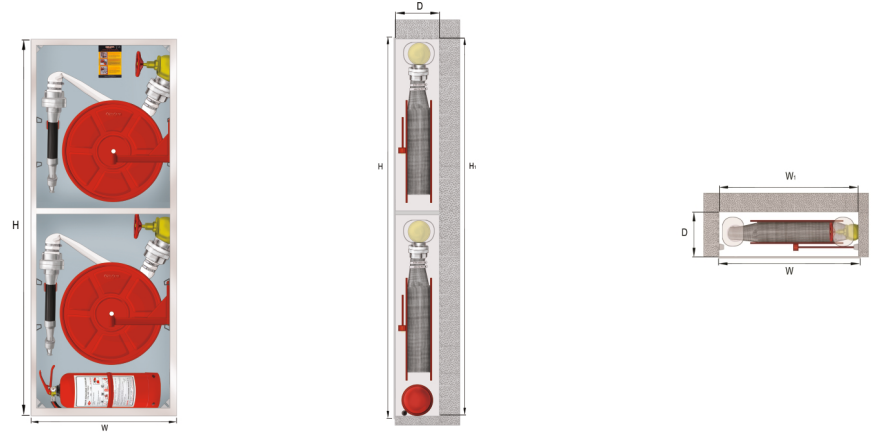

## LAY – FLAT HOSE

DOUBLE FULL OVERLAY METAL SHEET DOOR, RECESSED HANDLE, DOUBLE HOSE REEL, HORIZONTAL FIRE EXTINGUISHER SECTION

- 2½" flat type fire hose, 2½" fire valve and 2½" fire lance are optional
- All parts are painted with electrostatic powder paint at 200°C, optionally in the colours RAL 9010 white, RAL 3003 red or RAL1013 champagne. Other colours are available to meet specific needs.
- This fire cabinet models are in compliance with EN 671-1.
- Fire cabinets and their doors can be optionally produced from stainless steel and with decorative cutouts to suit various architectural requirements.
- All models can be manufactured with front and rear doors.

### ► SE2-3011.1

CODE	MOUNTING STYLE	MODULAR DOOR TYPE	HOSE DIAMETER & LENGTH	TUBE CAPACITY	LIGHTING	W mm	H mm	D mm	W <sub>1</sub> mm	H <sub>1</sub> mm
SE2-3011.1	Recessed	Double Full Overlay Metal Sheet Door, Recessed Handle	2" - 20 m	1 Tube / 6 kg	Optional	700	1600	200	660	1560
SE2-3011.3	Recessed	Double Full Overlay Metal Sheet Door, Recessed Handle	2" - 30 m	1 Tube / 6 kg	Optional	700	1600	200	660	1560
SE2-3021.1	Surface	Double Full Overlay Metal Sheet Door, Recessed Handle	2" - 20 m	1 Tube / 6 kg	Optional	700	1600	200	700	1600
SE2-3021.3	Surface	Double Full Overlay Metal Sheet Door, Recessed Handle	2" - 30 m	1 Tube / 6 kg	Optional	700	1600	200	700	1600

### ► CABINET HOUSING

- Produced from 1.2 mm mild steel (DKP).
- Flaps at every corner for fire valve installation.
- Hose reel can be left or right mounted.
- Surface mount or recessed mount types obtainable.

### ► HOSE REEL

- Reel crank allows hose reel to be opened at an angle of 270°.
- 2" Fire valve and 2" hose sleeve
- 2" Fire lance and 2" hose sleeve
- 2" flat fire hose
- All connections are made with whipcheck safety cables instead of clamps.