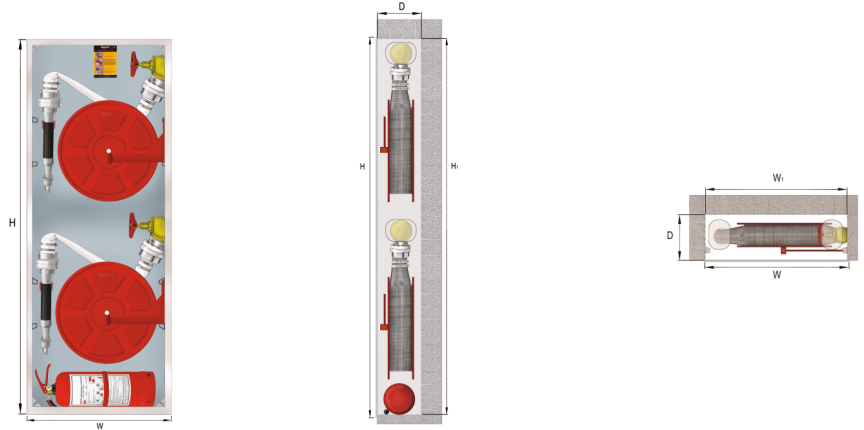

FIRE CABINET

LAY – FLAT HOSE

SINGLE FULL OVERLAY GLASS DOOR WITH FRAME, CHROME PLATED HANDLE, DOUBLE HOSE REEL, HORIZONTAL FIRE EXTINGUISHER SECTION

- 2½" flat type fire hose, 2½" fire valve and 2½" fire lance are optional
- All parts are painted with electrostatic powder paint at 200°C, optionally in the colours RAL 9010 white, RAL 3003 red or RAL1013 champagne. Other colours are available to meet specific needs.
- This fire cabinet models are in compliance with EN 671-1.
- Fire cabinets and their doors can be optionally produced from stainless steel and with decorative cutouts to suit various architectural requirements.
- All models can be manufactured with front and rear doors.

► **SE2-2916.1**

| CODE | MOUNTING STYLE | MODULAR DOOR TYPE | HOSE DIAMETER & LENGTH | TUBE CAPACITY | LIGHTING | W mm | H mm | D mm | W ₁ mm | H ₁ mm |
|------------|----------------|--|------------------------|---------------|----------|------|------|------|-------------------|-------------------|
| SE2-2916.1 | Recessed | Full Overlay Glass Door With Frame, Chrome Plated Handle | 2" - 20 m | 1 Tube / 6 kg | Optional | 700 | 1600 | 200 | 660 | 1560 |
| SE2-2916.3 | Recessed | Full Overlay Glass Door With Frame, Chrome Plated Handle | 2" - 30 m | 1 Tube / 6 kg | Optional | 700 | 1600 | 200 | 660 | 1560 |
| SE2-2926.1 | Surface | Full Overlay Glass Door With Frame, Chrome Plated Handle | 2" - 20 m | 1 Tube / 6 kg | Optional | 700 | 1600 | 200 | 700 | 1600 |
| SE2-2926.3 | Surface | Full Overlay Glass Door With Frame, Chrome Plated Handle | 2" - 30 m | 1 Tube / 6 kg | Optional | 700 | 1600 | 200 | 700 | 1600 |

► **CABINET HOUSING**

- Produced from 1.2 mm mild steel (DKP).
- Flaps at every corner for fire valve installation.
- Hose reel can be left or right mounted.
- Surface mount or recessed mount types obtainable.