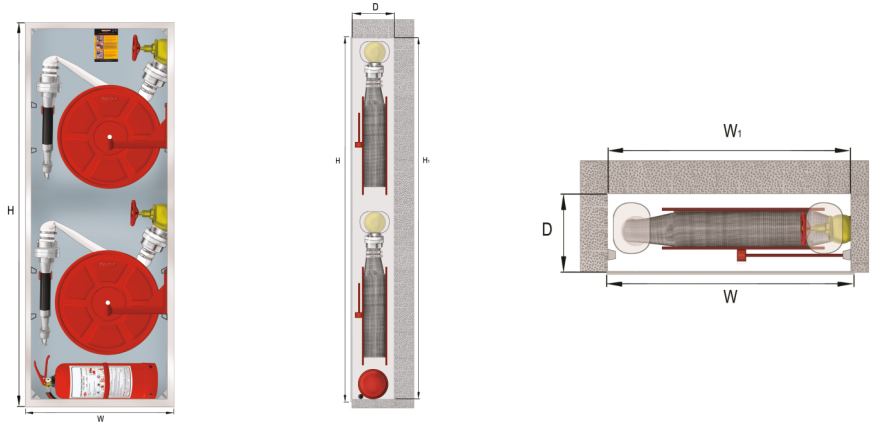

FIRE CABINET

LAY – FLAT HOSE

FULL OVERLAY SINGLE METAL SHEET DOOR, CHROME PLATED HANDLE, DOUBLE HOSE REEL, HORIZONTAL FIRE EXTINGUISHER SECTION

- 2½" flat type fire hose, 2½" fire valve and 2½" fire lance are optional
- All parts are painted with electrostatic powder paint at 200°C, optionally in the colours RAL 9010 white, RAL 3003 red or RAL1013 champagne. Other colours are available to meet specific needs.
- This fire cabinet models are in compliance with EN 671-1.
- Fire cabinets and their doors can be optionally produced from stainless steel and with decorative cutouts to suit various architectural requirements.
- All models can be manufactured with front and rear doors.

► SE2-2912.1

CODE	MOUNTING STYLE	MODULAR DOOR TYPE	HOSE DIAMETER & LENGTH	TUBE CAPACITY	LIGHTING	W mm	H mm	D mm	W ₁ mm	H ₁ mm
SE2-2912.1	Recessed	Full Overlay Metal Sheet Door, Chrome Plated Handle	2" - 20 m	1 Tube / 6 kg	Optional	700	1600	200	660	1560
SE2-2912.3	Recessed	Full Overlay Metal Sheet Door, Chrome Plated Handle	2" - 30 m	1 Tube / 6 kg	Optional	700	1600	200	660	1560
SE2-2922.1	Surface	Full Overlay Metal Sheet Door, Chrome Plated Handle	2" - 20 m	1 Tube / 6 kg	Optional	700	1600	200	700	1600
SE2-2922.3	Surface	Full Overlay Metal Sheet Door, Chrome Plated Handle	2" - 30 m	1 Tube / 6 kg	Optional	700	1600	200	700	1600

► **CABINET HOUSING**

- Produced from 1.2 mm mild steel (DKP).
- Flaps at every corner for fire valve installation
- Hose reel can be left or right mounted
- Surface mount or recessed mount types obtainable.

► **HOSE REEL**

- Reel crank allows hose reel to be opened at an angle of 270°.
- 2" Fire valve and 2" hose sleeve
- 2" Fire lance and 2" hose sleeve
- 2" flat fire hose
- All connections are made with whipcheck safety cables instead of clamps.