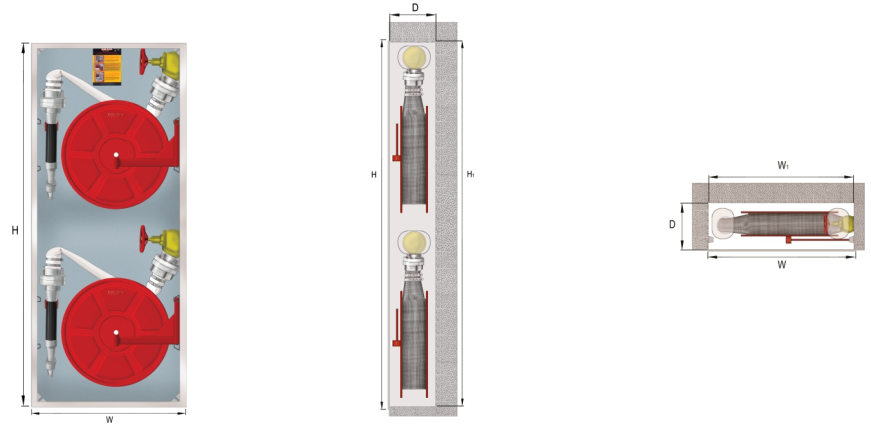

**FIRE CABINET**

**LAY – FLAT HOSE**

SINGLE FULL OVERLAY GLASS DOOR WITH FRAME, CHROME PLATED HANDLE, DOUBLE HOSE REEL

▶ SE2-2716.1

- 2½" flat type fire hose, 2½" fire valve and 2½" fire lance are optional
- All parts are painted with electrostatic powder paint at 200°C, optionally in the colours RAL 9010 white, RAL 3003 red or RAL1013 champagne. Other colours are available to meet specific needs.
- This fire cabinet models are in compliance with EN 671-1.
- Fire cabinets and their doors can be optionally produced from stainless steel and with decorative cutouts to suit various architectural requirements.
- All models can be manufactured with front and rear doors.

| CODE       | MOUNTING STYLE | MODULAR DOOR TYPE                             | HOSE DIAMETER & LENGTH | TUBE CAPACITY | LIGHTING | W mm | H mm | D mm | W <sub>1</sub> mm | H <sub>1</sub> mm |
|------------|----------------|---|------------------------|---------------|----------|------|------|------|-------------------|-------------------|
| SE2-2716.1 | Recessed       | Full Overlay Glass Door, Chrome Plated Handle | 2" - 20 m              | -             | Optional | 700  | 1400 | 200  | 660               | 1360              |
| SE2-2716.3 | Recessed       | Full Overlay Glass Door, Chrome Plated Handle | 2" - 30 m              | -             | Optional | 700  | 1400 | 200  | 660               | 1360              |
| SE2-2726.1 | Surface        | Full Overlay Glass Door, Chrome Plated Handle | 2" - 20 m              | -             | Optional | 700  | 1400 | 200  | 700               | 1400              |
| SE2-2726.3 | Surface        | Full Overlay Glass Door, Chrome Plated Handle | 2" - 30 m              | -             | Optional | 700  | 1400 | 200  | 700               | 1400              |

▶ **CABINET HOUSING**

- Produced from 1.2 mm mild steel (DKP).
- Flaps at every corner for fire valve installation
- Hose reel can be left or right mounted
- Surface mount or recessed mount types obtainable.