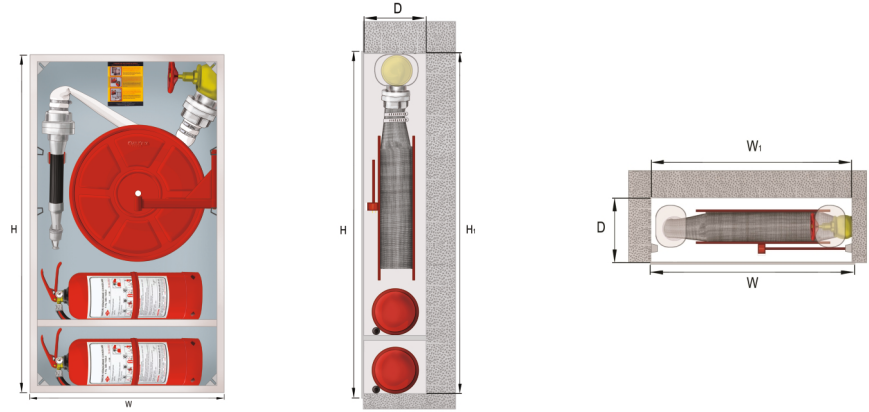

FIRE CABINET

LAY – FLAT HOSE

FULL OVERLAY METAL SHEET DOOR, RECESSED HANDLE, HORIZONTAL FIRE EXTINGUISHER SECTION FOR 2 TUBES

► SE2-2611.1

- 2½" flat type fire hose, 2½" fire valve and 2½" fire lance are optional
- All parts are painted with electrostatic powder paint at 200°C, optionally in the colours RAL 9010 white, RAL 3003 red or RAL1013 champagne. Other colours are available to meet specific needs.
- This fire cabinet models are in compliance with EN 671-1.
- Fire cabinets and their doors can be optionally produced from stainless steel and with decorative cutouts to suit various architectural requirements.
- All models can be manufactured with front and rear doors.

CODE	MOUNTING STYLE	MODULAR DOOR TYPE	HOSE DIAMETER & LENGTH	TUBE CAPACITY	LIGHTING	W mm	H mm	D mm	W ₁ mm	H ₁ mm
SE2-2611.1	Recessed	Full Overlay Metal Sheet Door, Recessed Handle	2" - 20 m	2 Tube / 6 kg	Optional	700	1100	200	660	1060
SE2-2611.3	Recessed	Full Overlay Metal Sheet Door, Recessed Handle	2" - 30 m	2 Tube / 6 kg	Optional	700	1100	200	660	1060
SE2-2621.1	Surface	Full Overlay Metal Sheet Door, Recessed Handle	2" - 20 m	2 Tube / 6 kg	Optional	700	1100	200	700	1100
SE2-2621.3	Surface	Full Overlay Metal Sheet Door, Recessed Handle	2" - 30 m	2 Tube / 6 kg	Optional	700	1100	200	700	1100

► CABINET HOUSING

- Produced from 1.2 mm mild steel (DKP).
- Flaps at every corner for fire valve installation
- Hose reel can be left or right mounted
- Surface mount or recessed mount types obtainable

► HOSE REEL

- Reel crank allows hose reel to be opened at an angle of 270°.
- 2" Fire valve and 2" hose sleeve
- 2" Fire lance and 2" hose sleeve
- 2" flat fire hose
- All connections are made with whipcheck safety cables instead of clamps.