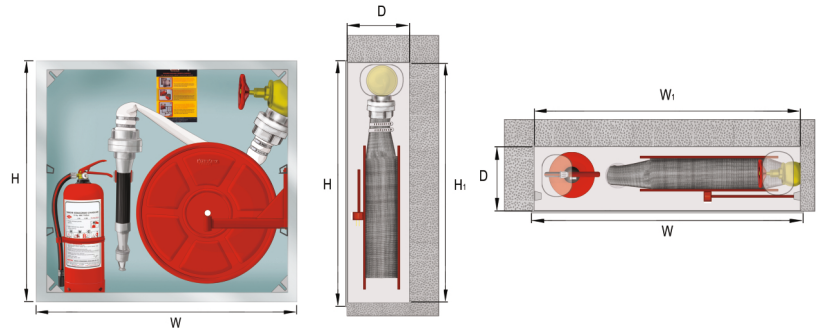

### LAY – FLAT HOSE

FULL OVERLAY GLASS DOOR, FIRE EXTINGUISHER SECTION

► SE2-2315.1

- 2½" flat type fire hose, 2½" fire valve and 2½" fire lance are optional
- All parts are painted with electrostatic powder paint at 200°C, optionally in the colours RAL 9010 white, RAL 3003 red or RAL1013 champagne. Other colours are available to meet specific needs.
- This fire cabinet models are in compliance with EN 671-1.
- Fire cabinets and their doors can be optionally produced from stainless steel and with decorative cutouts to suit various architectural requirements.
- All models can be manufactured with front and rear doors.

#### ► CABINET HOUSING

- Produced from 1.2 mm mild steel (DKP).
- Flaps at every corner for fire valve installation
- Hose reel can be left or right mounted
- Surface mount or recessed mount types obtainable.

#### ► HOSE REEL

- Reel crank allows hose reel to be opened at an angle of 270°.
- 2" Fire valve and 2" hose sleeve
- 2" Fire lance and 2" hose sleeve
- 2" lat flay fire hose
- All connections are made with whipcheck safety cables instead of clamps.