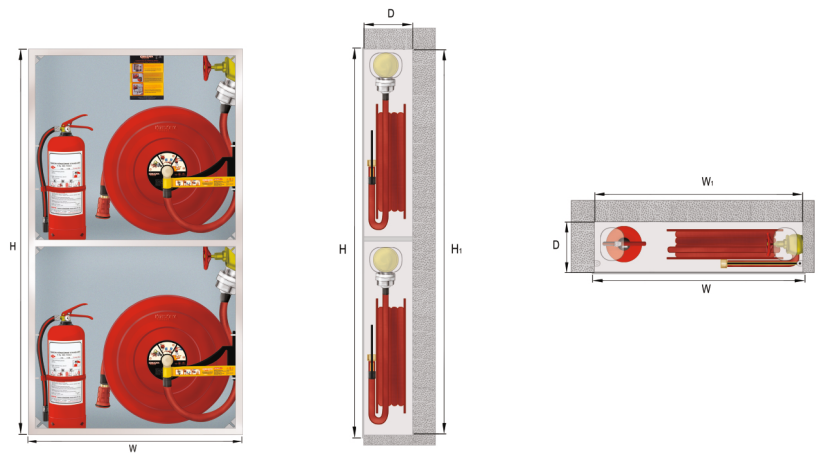

FIRE CABINET

1" SEMI – RIGID HOSE REEL, AXIAL WATER SUPPLY

FULL OVERLAY GLASS WITH FRAME, DOUBLE DOOR, CHROME PLATED HANDLE, DOUBLE HOSE REEL, VERTICAL FIRE EXTINGUISHER SECTION FOR 2 TUBES

► SE1-2616.1

- All parts are painted with electrostatic powder paint at 200°C, optionally in the colours RAL 9010 white, RAL 3003 red or RAL1013 champagne. Other colours are available to meet specific needs.
- This fire cabinet models are in compliance with EN 671-1.
- Fire cabinets and their doors can be optionally produced from stainless steel and with decorative cutouts to suit various architectural requirements.
- All models can be manufactured with front and rear doors.

► **CABINET HOUSING**

- Produced from 1.2 mm mild steel (DKP).
- Flaps at every corner for fire valve installation.
- Hose reel can be left or right mounted.
- Surface mount or recessed mount types obtainable.

► **HOSE REEL**

- Axial water supply. Water inlet made of rust-resistant material.
- Solid 6 mm crank allows hose reel to be opened at an angle of 270°.
- Includes 2" fire valve and 2" x1" reducing valve.
- Nozzle with 1" jet / spray / lock setting.
- 1" round, semi – rigid hose.
- Inside hardened connection hose connects hose reel with valve
- All connections are made with press fitting instead of clamp fitting
- All hose reels have been tested