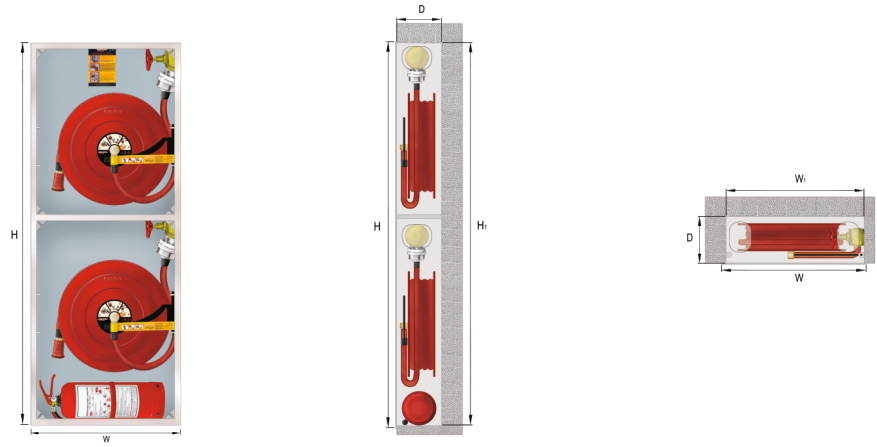

## FIRE CABINET | 1" SEMI – RIGID HOSE REEL, AXIAL WATER SUPPLY

FULL OVERLAY GLASS, DOUBLE DOOR, DOUBLE REEL, HORIZONTAL FIRE EXTINGUISHER SECTION

- All parts are painted with electrostatic powder paint at 200°C, optionally in the colours RAL 9010 white, RAL 3003 red or RAL1013 champagne. Other colours are available to meet specific needs.
- This fire cabinet models are in compliance with EN 671-1.
- Fire cabinets and their doors can be optionally produced from stainless steel and with decorative cutouts to suit various architectural requirements.
- All models can be manufactured with front and rear doors.

### ► SE1-2415.1

CODE	MOUNTING STYLE	MODULAR DOOR TYPE	HOSE DIAMETER & LENGTH	TUBE CAPACITY	LIGHTING	W mm	H mm	D mm	W <sub>1</sub> mm	H <sub>1</sub> mm
SE1-2415.1	Recessed	Full Overlay Glass, Double Door	1" - 20 m	1 Tube / 6 kg	Optional	700	1800	200	660	1760
SE1-2415.2	Recessed	Full Overlay Glass, Double Door	1" - 25 m	1 Tube / 6 kg	Optional	700	1800	200	660	1760
SE1-2415.3	Recessed	Full Overlay Glass, Double Door	1" - 30 m	1 Tube / 6 kg	Optional	700	1800	200	660	1760
SE1-2425.1	Surface	Full Overlay Glass, Double Door	1" - 20 m	1 Tube / 6 kg	Optional	700	1800	200	700	1800
SE1-2425.2	Surface	Full Overlay Glass, Double Door	1" - 25 m	1 Tube / 6 kg	Optional	700	1800	200	700	1800
SE1-2425.3	Surface	Full Overlay Glass, Double Door	1" - 30 m	1 Tube / 6 kg	Optional	700	1800	200	700	1800

### ► CABINET HOUSING

- Produced from 1.2 mm mild steel (DKP).
- Flaps at every corner for fire valve installation
- Hose reel can be left or right mounted
- Surface mount or recessed mount types obtainable.