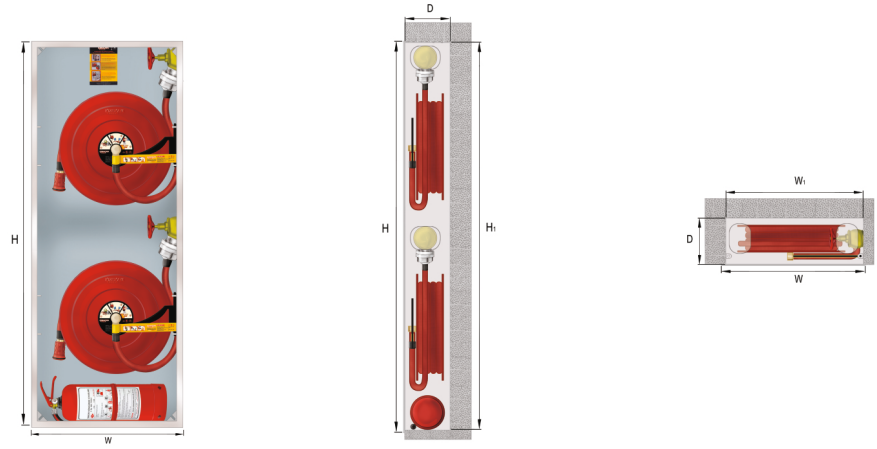

FIRE CABINET

1" SEMI – RIGID HOSE REEL, AXIAL WATER SUPPLY

FULL OVERLAY GLASS DOOR, DOUBLE REEL, HORIZONTAL FIRE EXTINGUISHER SECTION

- All parts are painted with electrostatic powder paint at 200°C, optionally in the colours RAL 9010 white, RAL 3003 red or RAL1013 champagne. Other colours are available to meet specific needs.
- This fire cabinet models are in compliance with EN 671-1.
- Fire cabinets and their doors can be optionally produced from stainless steel and with decorative cutouts to suit various architectural requirements.
- All models can be manufactured with front and rear doors.

► SE1-2315.1

CODE	MOUNTING STYLE	MODULAR DOOR TYPE	HOSE DIAMETER & LENGTH	TUBE CAPACITY	LIGHTING	W mm	H mm	D mm	W _i mm	H _i mm
SE1-2315.1	Recessed	Full Overlay Glass Door	1" - 20 m	1 Tube / 6 kg	Optional	700	1800	200	660	1760
SE1-2315.2	Recessed	Full Overlay Glass Door	1" - 25 m	1 Tube / 6 kg	Optional	700	1800	200	660	1760
SE1-2315.3	Recessed	Full Overlay Glass Door	1" - 30 m	1 Tube / 6 kg	Optional	700	1800	200	660	1760
SE1-2325.1	Surface	Full Overlay Glass Door	1" - 20 m	1 Tube / 6 kg	Optional	700	1800	200	700	1800
SE1-2325.2	Surface	Full Overlay Glass Door	1" - 25 m	1 Tube / 6 kg	Optional	700	1800	200	700	1800
SE1-2325.3	Surface	Full Overlay Glass Door	1" - 30 m	1 Tube / 6 kg	Optional	700	1800	200	700	1800

► CABINET HOUSING

- Produced from 1.2 mm mild steel (DKP).
- Flaps at every corner for fire valve installation
- Hose reel can be left or right mounted
- Surface mount or recessed mount types obtainable.

► HOSE REEL

- Axial water supply. Water inlet made of rust-resistant material.
- Solid 6 mm crank allows hose reel to be opened at an angle of 270°.
- Includes 2" fire valve and 2" x1" reducing valve.
- Nozzle with 1" jet / spray / lock setting.
- 1" round, semi – rigid hose.
- Inside hardened connection hose connects hose reel with valve
- All connections are made with press fitting instead of clamp fitting
- All hose reels have been tested.