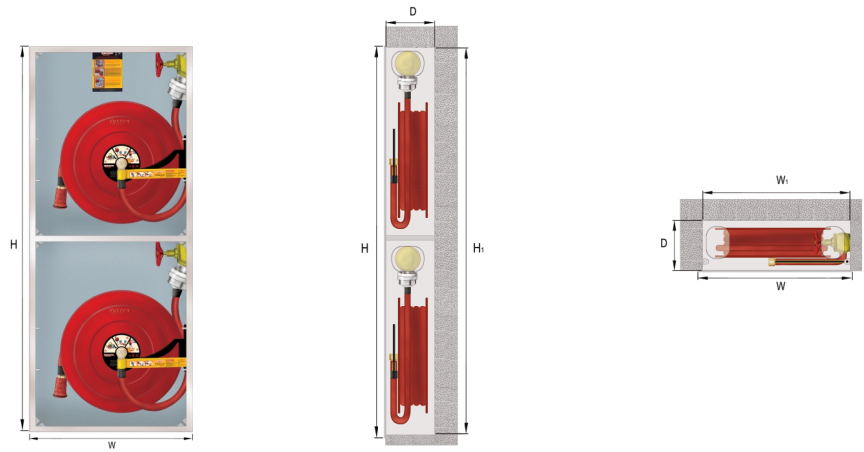

FIRE CABINET

1" SEMI – RIGID HOSE REEL, AXIAL WATER SUPPLY

FULL OVERLAY GLASS, DOUBLE DOOR WITH FRAME, CHROME PLATED HANDLE, DOUBLE REEL

► SE1-2216.1

- All parts are painted with electrostatic powder paint at 200°C, optionally in the colours RAL 9010 white, RAL 3003 red or RAL1013 champagne. Other colours are available to meet specific needs.
- This fire cabinet models are in compliance with EN 671-1.
- Fire cabinets and their doors can be optionally produced from stainless steel and with decorative cutouts to suit various architectural requirements.
- All models can be manufactured with front and rear doors.

CODE	MOUNTING STYLE	MODULAR DOOR TYPE	HOSE DIAMETER & LENGTH	TUBE CAPACITY	LIGHTING	W mm	H mm	D mm	W ₁ mm	H ₁ mm
SE1-2216.1	Recessed	Full Overlay Glass Double Door with Frame, Chrome Plated Handle	1" - 20 m	-	Optional	700	1600	200	660	1560
SE1-2216.2	Recessed	Full Overlay Glass Double Door with Frame, Chrome Plated Handle	1" - 25 m	-	Optional	700	1600	200	660	1560
SE1-2216.3	Recessed	Full Overlay Glass Double Door with Frame, Chrome Plated Handle	1" - 30 m	-	Optional	700	1600	200	660	1560
SE1-2226.1	Surface	Full Overlay Glass Double Door with Frame, Chrome Plated Handle	1" - 20 m	-	Optional	700	1600	200	700	1600
SE1-2226.2	Surface	Full Overlay Glass Double Door with Frame, Chrome Plated Handle	1" - 25 m	-	Optional	700	1600	200	700	1600
SE1-2226.3	Surface	Full Overlay Glass Double Door with Frame, Chrome Plated Handle	1" - 30 m	-	Optional	700	1600	200	700	1600

► **CABINET HOUSING**

- Produced from 1.2 mm mild steel (DKP).
- Flaps at every corner for fire valve installation
- Hose reel can be left or right mounted
- Surface mount or recessed mount types obtainable