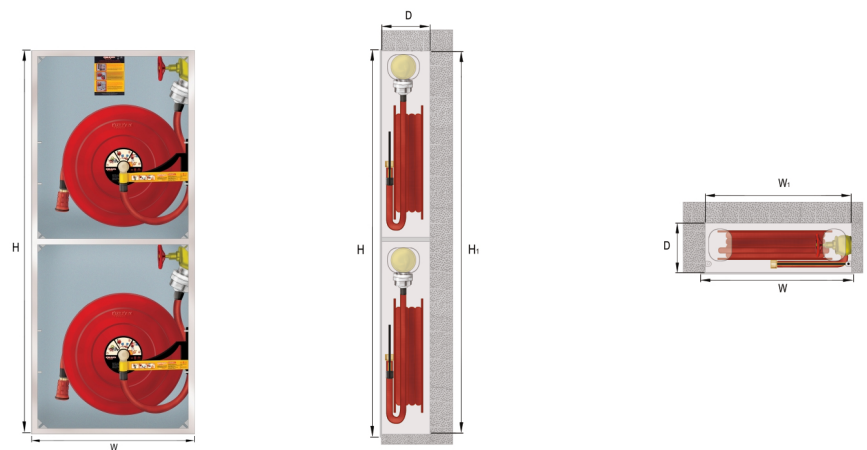

**FIRE CABINET** | **1" SEMI – RIGID HOSE REEL, AXIAL WATER SUPPLY**  
 INSET GLASS, DOUBLE DOOR, DOUBLE REEL

▶ SE1-2214.1

- All parts are painted with electrostatic powder paint at 200°C, optionally in the colours RAL 9010 white, RAL 3003 red or RAL1013 champagne. Other colours are available to meet specific needs.
- This fire cabinet models are in compliance with EN 671-1.
- Fire cabinets and their doors can be optionally produced from stainless steel and with decorative cutouts to suit various architectural requirements.
- All models can be manufactured with front and rear doors.

CODE	MOUNTING STYLE	MODULAR DOOR TYPE	HOSE DIAMETER & LENGTH	TUBE CAPACITY	LIGHTING	W mm	H mm	D mm	W <sub>1</sub> mm	H <sub>1</sub> mm
SE1-2214.1	Recessed	Inset Glass, Double Door	1" - 20 m	-	Optional	700	1600	200	660	1560
SE1-2214.2	Recessed	Inset Glass, Double Door	1" - 25 m	-	Optional	700	1600	200	660	1560
SE1-2214.3	Recessed	Inset Glass, Double Door	1" - 30 m	-	Optional	700	1600	200	660	1560
SE1-2224.1	Surface	Inset Glass, Double Door	1" - 20 m	-	Optional	700	1600	200	700	1600
SE1-2224.2	Surface	Inset Glass, Double Door	1" - 25 m	-	Optional	700	1600	200	700	1600
SE1-2224.3	Surface	Inset Glass, Double Door	1" - 30 m	-	Optional	700	1600	200	700	1600

▶ **CABINET HOUSING**

- Produced from 1.2 mm mild steel (DKP).
- Flaps at every corner for fire valve installation
- Hose reel can be left or right mounted
- Surface mount or recessed mount types obtainable.

▶ **HOSE REEL**

- Axial water supply. Water inlet made of rust-resistant material.
- Solid 6 mm crank allows hose reel to be opened at an angle of 270°.
- Includes 2" fire valve and 2" x1" reducing valve.
- Nozzle with 1" jet / spray / lock setting.
- 1" round, semi – rigid hose.
- Inside hardened connection hose connects hose reel with valve
- All connections are made with press fitting instead of clamp fitting
- All hose reels have been tested.