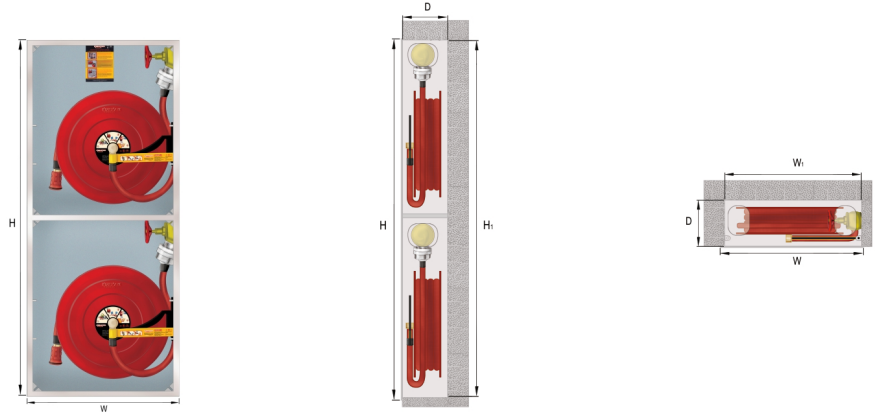

FIRE CABINET

1" SEMI – RIGID HOSE REEL, AXIAL WATER SUPPLY

FULL OVERLAY METAL SHEET, DOUBLE DOOR, RECESSED HANDLE, DOUBLE REEL

► SE1-2211.1

- All parts are painted with electrostatic powder paint at 200°C, optionally in the colours RAL 9010 white, RAL 3003 red or RAL1013 champagne. Other colours are available to meet specific needs.
- This fire cabinet models are in compliance with EN 671-1.
- Fire cabinets and their doors can be optionally produced from stainless steel and with decorative cutouts to suit various architectural requirements.
- All models can be manufactured with front and rear doors.

► CABINET HOUSING

- Produced from 1.2 mm mild steel (DKP).
- Flaps at every corner for fire valve installation.
- Hose reel can be left or right mounted.
- Surface mount or recessed mount types obtainable.

► HOSE REEL

- Axial water supply. Water inlet made of rust-resistant material.
- Solid 6 mm crank allows hose reel to be opened at an angle of 270°.
- Includes 2" fire valve and 2" x1" reducing valve.
- Nozzle with 1" jet / spray / lock setting.
- 1" round, semi – rigid hose.
- Inside hardened connection hose connects hose reel with valve
- All connections are made with press fitting instead of clamp fitting
- All hose reels have been tested.