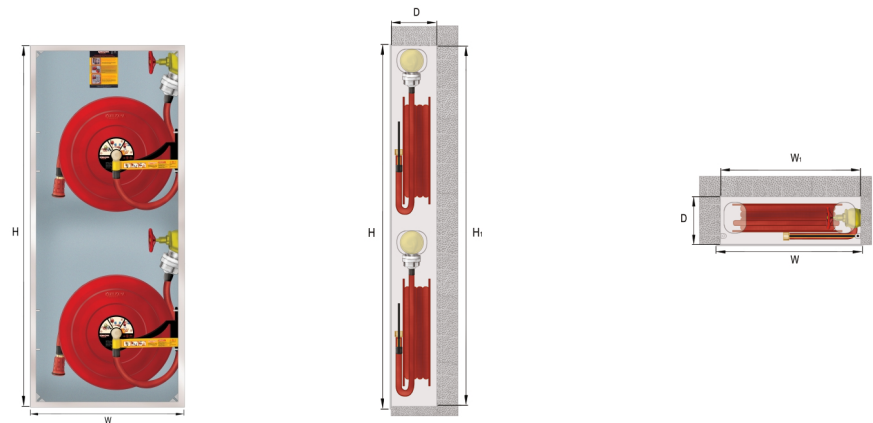

**FIRE CABINET**

**1" SEMI – RIGID HOSE REEL, AXIAL WATER SUPPLY**

FULL OVERLAY SINGLE GLASS DOOR WITH FRAME, CHROME PLATED HANDLE, DOUBLE REEL

► SE1-2116.1

- All parts are painted with electrostatic powder paint at 200°C, optionally in the colours RAL 9010 white, RAL 3003 red or RAL1013 champagne. Other colours are available to meet specific needs.
- This fire cabinet models are in compliance with EN 671-1.
- Fire cabinets and their doors can be optionally produced from stainless steel and with decorative cutouts to suit various architectural requirements.
- All models can be manufactured with front and rear doors.

► **CABINET HOUSING**

- Produced from 1.2 mm mild steel (DKP).
- Flaps at every corner for fire valve installation.
- Hose reel can be left or right mounted.
- Surface mount or recessed mount types obtainable.

► **HOSE REEL**

- Axial water supply. Water inlet made of rust-resistant material.
- Solid 6 mm crank allows hose reel to be opened at an angle of 270°.
- Includes 2" fire valve and 2" x1" reducing valve.
- Nozzle with 1" jet / spray / lock setting.
- 1" round, semi – rigid hose.
- Inside hardened connection hose connects hose reel with valve
- All connections are made with press fitting instead of clamp fitting
- All hose reels have been tested.