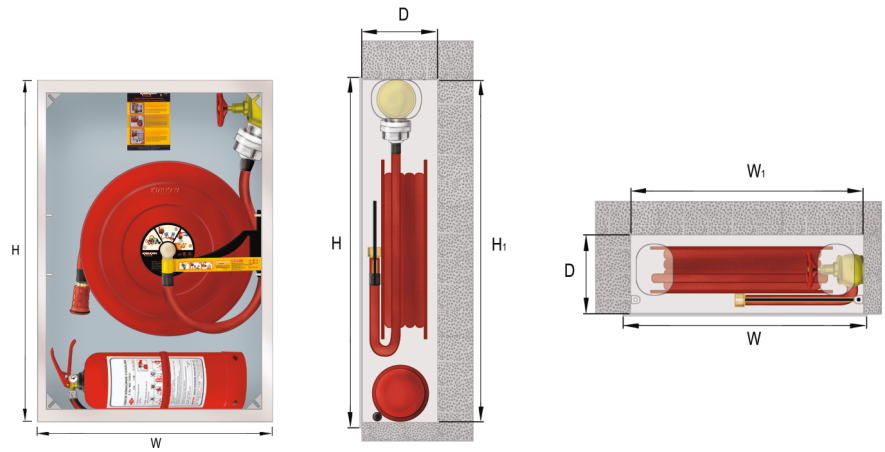

FIRE CABINET

1" SEMI - RIGID HOSE REEL, AXIAL WATER SUPPLY FULL OVERLAY GLASS DOOR, HORIZONTAL FIRE EXTINGUISHER SECTION

► SE1-2015.1

- All parts are painted with electrostatic powder paint at 200°C, optionally in the colours RAL 9010 white, RAL 3003 red or RAL 1013 champagne. Other colours are available to meet specific needs.
- This fire cabinet models are in compliance with EN 671-1.
- Fire cabinets and their doors can be optionally produced from stainless steel and with decorative cutouts to suit various architectural requirements.
- All models can be manufactured with front and rear doors.

CODE	MOUNTING STYLE	MODULAR DOOR TYPE	HOSE DIAMETER & LENGTH	TUBE CAPACITY	LIGHTING	W mm	H mm	D mm	W ₁ mm	H ₁ mm
SE1-2015.1	Recessed	Full Overlay Glass Door	1" - 20 m	1 Tube / 6 kg	Optional	800	970	200	760	930
SE1-2015.2	Recessed	Full Overlay Glass Door	1" - 25 m	1 Tube / 6 kg	Optional	800	970	200	760	930
SE1-2015.3	Recessed	Full Overlay Glass Door	1" - 30 m	1 Tube / 6 kg	Optional	800	970	200	760	930
SE1-2025.1	Surface	Full Overlay Glass Door	1" - 20 m	1 Tube / 6 kg	Optional	800	970	200	800	970
SE1-2025.2	Surface	Full Overlay Glass Door	1" - 25 m	1 Tube / 6 kg	Optional	800	970	200	800	970
SE1-2025.3	Surface	Full Overlay Glass Door	1" - 30 m	1 Tube / 6 kg	Optional	800	970	200	800	970

► CABINET HOUSING

- Produced from 1.2 mm mild steel (DKP).
- Flaps at every corner for fire valve installation.
- Hose reel can be left or right mounted.
- Surface mount or recessed mount types obtainable.

► HOSE REEL

- Axial water supply. Water inlet made of rust-resistant material.
- Solid 6 mm crank allows hose reel to be opened at an angle of 270°.
- Includes 2" fire valve and 2" x1" reducing valve.
- Nozzle with 1" jet / spray / lock setting.
- 1" round, semi - rigid hose.
- Inside hardened connection hose connects hose reel with valve
- All connections are made with press fitting instead of clamp fitting
- All hose reels have been tested.