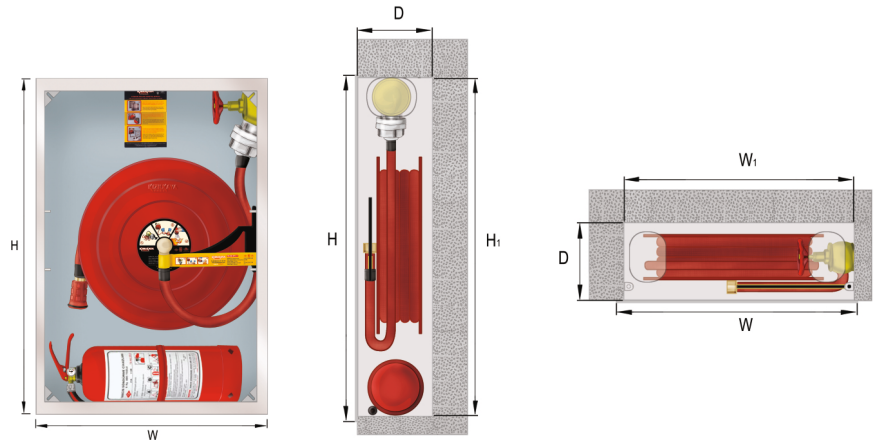

FIRE CABINET

1" SEMI - RIGID HOSE REEL, AXIAL WATER SUPPLY

FULL OVERLAY METAL SHEET DOOR, CHROME PLATED HANDLE, HORIZONTAL FIRE EXTINGUISHER SECTION

► SE1-2012.1

- All parts are painted with electrostatic powder paint at 200°C, optionally in the colours RAL 9010 white, RAL 3003 red or RAL 1013 champagne. Other colours are available to meet specific needs.
- This fire cabinet models are in compliance with EN 671-1.
- Fire cabinets and their doors can be optionally produced from stainless steel and with decorative cutouts to suit various architectural requirements.
- All models can be manufactured with front and rear doors.

► **CABINET HOUSING**

- Produced from 1.2 mm mild steel (DKP).
- Flaps at every corner for fire valve installation.
- Hose reel can be left or right mounted.
- Surface mount or recessed mount types obtainable.

► **HOSE REEL**

- Axial water supply. Water inlet made of rust-resistant material.
- Solid 6 mm crank allows hose reel to be opened at an angle of 270°.
- Includes 2" fire valve and 2" x1" reducing valve.
- Nozzle with 1" jet / spray / lock setting.
- 1" round, semi - rigid hose.
- Inside hardened connection hose connects hose reel with valve
- All connections are made with press fitting instead of clamp fitting
- All hose reels have been tested.