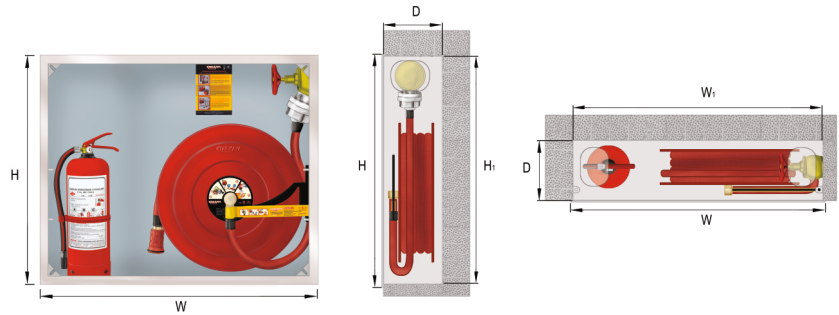

FIRE CABINET

1" SEMI - RIGID HOSE REEL, AXIAL WATER SUPPLY

FULL OVERLAY GLASS DOUBLE DOOR, FIRE EXTINGUISHER SECTION

► SE1-1815.1

- All parts are painted with electrostatic powder paint at 200°C, optionally in the colours RAL 9010 white, RAL 3003 red or RAL 1013 champagne. Other colours are available to meet specific needs.
- This fire cabinet models are in compliance with EN 671-1.
- Fire cabinets and their doors can be optionally produced from stainless steel and with decorative cutouts to suit various architectural requirements.
- All models can be manufactured with front and rear doors.

CODE	MOUNTING STYLE	MODULAR DOOR TYPE	HOSE DIAMETER & LENGTH	TUBE CAPACITY	LIGHTING	W mm	H mm	D mm	W ₁ mm	H ₁ mm
SE1-1815.1	Recessed	Full Overlay Glass Double Door	1" - 20 m	1 Tube / 6 kg	Optional	970	800	200	930	760
SE1-1815.2	Recessed	Full Overlay Glass Double Door	1" - 25 m	1 Tube / 6 kg	Optional	970	800	200	930	760
SE1-1815.3	Recessed	Full Overlay Glass Double Door	1" - 30 m	1 Tube / 6 kg	Optional	970	800	200	930	760
SE1-1825.1	Surface	Full Overlay Glass Double Door	1" - 20 m	1 Tube / 6 kg	Optional	970	800	200	970	800
SE1-1825.2	Surface	Full Overlay Glass Double Door	1" - 25 m	1 Tube / 6 kg	Optional	970	800	200	970	800
SE1-1825.3	Surface	Full Overlay Glass Double Door	1" - 30 m	1 Tube / 6 kg	Optional	970	800	200	970	800

► CABINET HOUSING

- Produced from 1.2 mm mild steel (DKP).
- Flaps at every corner for fire valve installation.
- Hose reel can be left or right mounted.
- Surface mount or recessed mount types obtainable.

► HOSE REEL

- Axial water supply. Water inlet made of rust-resistant material.
- Solid 6 mm crank allows hose reel to be opened at an angle of 270°.
- Includes 2" fire valve and 2" x1" reducing valve.
- Nozzle with 1" jet / spray / lock setting.
- 1" round, semi - rigid hose.
- Inside hardened connection hose connects hose reel with valve
- All connections are made with press fitting instead of clamp fitting
- All hose reels have been tested.