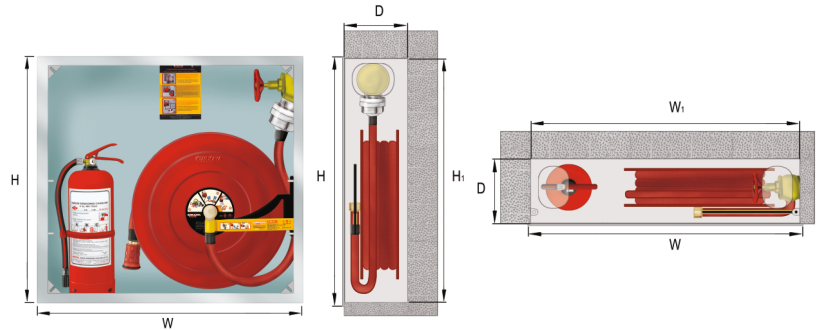

### 1" SEMI - RIGID HOSE REEL, AXIAL WATER SUPPLY

FULL OVERLAY GLASS DOOR, WITH FIRE EXTINGUISHER SECTION

► SE1-1715.1

- All parts are painted with electrostatic powder paint at 200°C, optionally in the colours RAL 9010 white, RAL 3003 red or RAL 1013 champagne. Other colours are available to meet specific needs. This fire cabinet models are in compliance with EN 671-1.
- Fire cabinets and their doors can be optionally produced from stainless steel and with decorative cutouts to suit various architectural requirements.
- All models can be manufactured with front and back opening doors.

CODE	MOUNTING STYLE	MODULAR DOOR TYPE	HOSE DIAMETER & LENGTH	TUBE CAPACITY	LIGHTING	W mm	H mm	D mm	W <sub>1</sub> mm	H <sub>1</sub> mm
SE1-1715.1	Recessed	Full Overlay Glass	1" - 20 m	1 Tube / 6 kg	Optional	850	800	200	810	760
SE1-1715.2	Recessed	Full Overlay Glass	1" - 25 m	1 Tube / 6 kg	Optional	850	800	200	810	760
SE1-1715.3	Recessed	Full Overlay Glass	1" - 30 m	1 Tube / 6 kg	Optional	850	800	200	810	760
SE1-1725.1	Surface	Full Overlay Glass	1" - 20 m	1 Tube / 6 kg	Optional	850	800	200	850	800
SE1-1725.2	Surface	Full Overlay Glass	1" - 25 m	1 Tube / 6 kg	Optional	850	800	200	850	800
SE1-1725.3	Surface	Full Overlay Glass	1" - 30 m	1 Tube / 6 kg	Optional	850	800	200	850	800

#### ► CABINET HOUSING

- Produced from 1.2 mm mild steel (DKP).
- Flaps at every corner for fire valve installation
- Hose reel can be left or right mounted
- Surface mount or recessed mount types obtainable

#### ► HOSE REEL

- Axial water supply. Water inlet made of rust-resistant material.
- Solid 6 mm crank allows hose reel to be opened at an angle of 270°.
- Includes 2" fire valve and 2" x 1" reducing valve.
- Nozzle with 1" jet / spray / lock setting.
- 1" round, semi - rigid hose.
- Inside hardened connection hose part connects hose reel with valve
- All connections are made with press fitting instead of clamp fitting
- All hose reels have been tested.