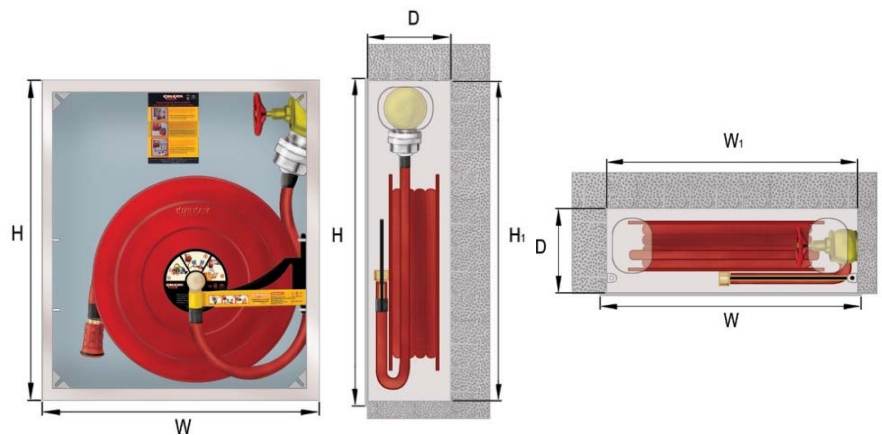

FIRE CABINET

1" SEMI - RIGID HOSE REEL, AXIAL WATER SUPPLY

FULL OVERLAY GLASS DOOR WITH FRAME, CHROME PLATED HANDLE

▶ SE1-1616.1

- All parts are painted with electrostatic powder paint at 200°C, optionally in the colours RAL 9010 white, RAL 3003 red or RAL 1013 champagne. Other colours are available to meet specific needs. This fire cabinet models are in compliance with EN 671-1.
- Fire cabinets and their doors can be optionally produced from stainless steel and with decorative cutouts to suit various architectural requirements.
- All models can be manufactured with front and back opening doors.

▶ **CABINET HOUSING**

- Produced from 1.2 mm mild steel (DKP).
- Flaps at every corner for fire valve installation
- Hose reel can be left or right mounted
- Surface mount or recessed mount types obtainable

▶ **HOSE REEL**

- Axial water supply. Water inlet made of rust-resistant material.
- Solid 6 mm crank allows hose reel to be opened at an angle of 270°.
- Includes 2" fire valve and 2" x1" reducing valve.
- Nozzle with 1" jet / spray / lock setting.
- 1" round, semi - rigid hose.
- Inside hardened connection hose part connects hose reel with valve
- All connections are made with press fitting instead of clamp fitting
- All hose reels have been tested.