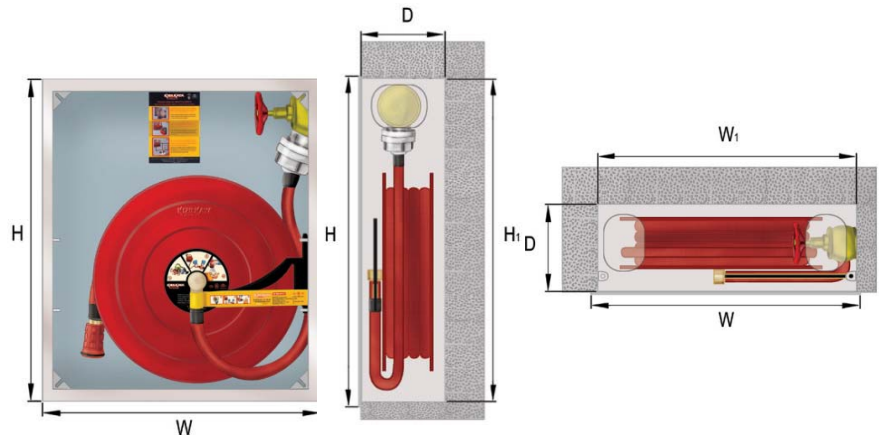

**FIRE CABINET**

**1" SEMI - RIGID HOSE REEL, AXIAL WATER SUPPLY**

FULL OVERLAY, METAL SHEET DOOR, CHROME PLATED HANDLE

► SE1-1612.1

- All parts are painted with electrostatic powder paint at 200°C, optionally in the colours RAL 9010 white, RAL 3003 red or RAL 1013 champagne. Other colours are available to meet specific needs. This fire cabinet models are in compliance with EN 671-1.
- Fire cabinets and their doors can be optionally produced from stainless steel and with decorative cutouts to suit various architectural requirements.
- All models can be manufactured with front and back opening doors.

► **CABINET HOUSING**

- Produced from 1.2 mm mild steel (DKP).
- Flaps at every corner for fire valve installation
- Hose reel can be left or right mounted
- Surface mount or recessed mount types obtainable

► **HOSE REEL**

- Axial water supply. Water inlet made of rust-resistant material.
- Solid 6 mm crank allows hose reel to be opened at an angle of 270°
- Includes 2" fire valve and 2" x1" reducing valve.
- Nozzle with 1" jet / spray / lock setting.
- 1" round, semi - rigid hose.
- Inside hardened connection hose part connects hose reel with valve
- All connections are made with press fitting instead of clamp fitting
- All hose reels have been tested.