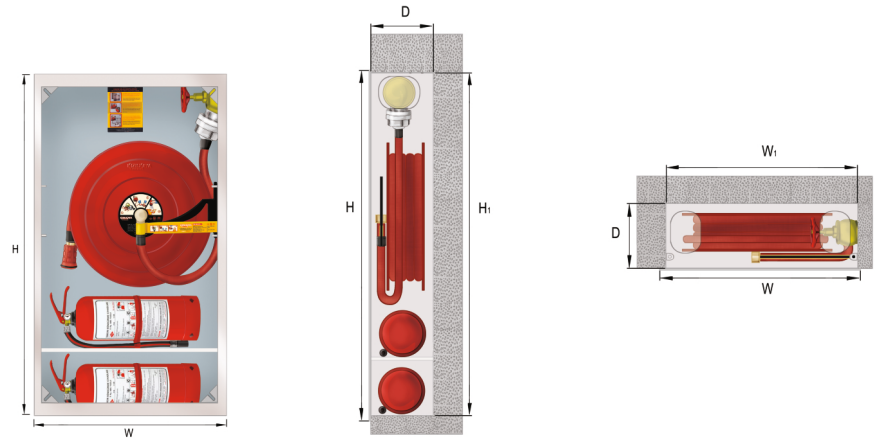

### 1" SEMI – RIGID HOSE REEL, AXIAL WATER SUPPLY

FULL OVERLAY GLASS DOOR, HORIZONTAL DOUBLE FIRE EXTINGUISHER SECTION

► SE1-1515.1

- All parts are painted with electrostatic powder paint at 200°C, optionally in the colours RAL 9010 white, RAL 3003 red or RAL1013 champagne. Other colours are available to meet specific needs.
- This fire cabinet models are in compliance with EN 671-1.
- Fire cabinets and their doors can be optionally produced from stainless steel and with decorative cutouts to suit various architectural requirements.
- All models can be manufactured with front and rear doors.

CODE	MOUNTING STYLE	MODULAR DOOR TYPE	HOSE DIAMETER & LENGTH	TUBE CAPACITY	LIGHTING	W mm	H mm	D mm	W <sub>1</sub> mm	H <sub>1</sub> mm
SE1-1515.1	Recessed	Full Overlay Glass Door	1" - 20 m	2 Tubes / 6 kg	Optional	700	1200	200	660	1160
SE1-1515.2	Recessed	Full Overlay Glass Door	1" - 25 m	2 Tubes / 6 kg	Optional	700	1200	200	660	1160
SE1-1515.3	Recessed	Full Overlay Glass Door	1" - 30 m	2 Tubes / 6 kg	Optional	700	1200	200	660	1160
SE1-1525.1	Surface	Full Overlay Glass Door	1" - 20 m	2 Tubes / 6 kg	Optional	700	1200	200	700	1200
SE1-1525.2	Surface	Full Overlay Glass Door	1" - 25 m	2 Tubes / 6 kg	Optional	700	1200	200	700	1200
SE1-1525.3	Surface	Full Overlay Glass Door	1" - 30 m	2 Tubes / 6 kg	Optional	700	1200	200	700	1200

#### ► CABINET HOUSING

- Produced from 1.2 mm mild steel (DKP).
- Flaps at every corner for fire valve installation.
- Hose reel can be left or right mounted.
- Surface mount or recessed mount types obtainable.

#### ► HOSE REEL

- Axial water supply. Water inlet made of rust-resistant material.
- Solid 6 mm crank allows hose reel to be opened at an angle of 270°.
- Includes 2" fire valve and 2" x1" reducing valve.
- Nozzle with 1" jet / spray / lock setting.
- 1" round, semi – rigid hose.
- Inside hardened connection hose connects hose reel with valve
- All connections are made with press fitting instead of clamp fitting
- All hose reels have been tested.