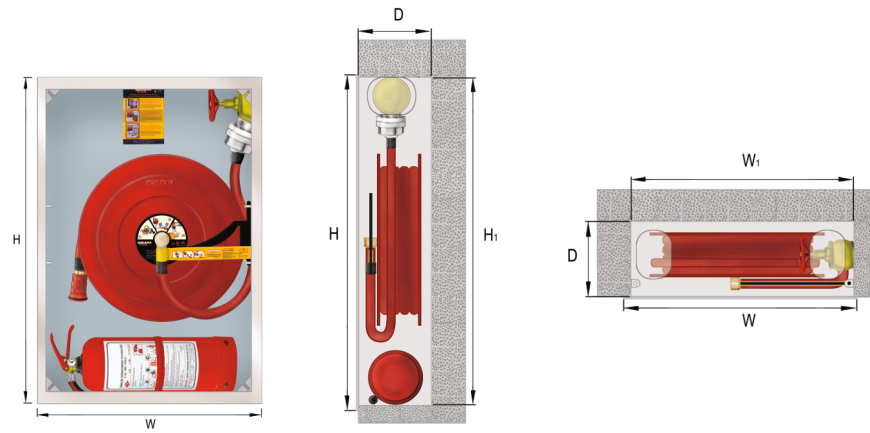

FIRE CABINET

1" SEMI - RIGID HOSE REEL, AXIAL WATER SUPPLY

SINGLE FULL OVERLAY GLASS DOOR, HORIZONTAL FIRE EXTINGUISHER SECTION

► SE1-1415.1

- All parts are painted with electrostatic powder paint at 200°C, optionally in the colours RAL 9010 white, RAL 3003 red or RAL 1013 champagne. Other colours are available to meet specific needs.
- This fire cabinet models are in compliance with EN 671-1.
- Fire cabinets and their doors can be optionally produced from stainless steel and with decorative cutouts to suit various architectural requirements.
- All models can be manufactured with front and rear doors.

CODE	MOUNTING STYLE	MODULAR DOOR TYPE	HOSE DIAMETER & LENGTH	TUBE CAPACITY	LIGHTING	W mm	H mm	D mm	W ₁ mm	H ₁ mm
SE1-1415.1	Recessed	Full Overlay Glass Door	1" - 20 m	1 Tube / 6 kg	Optional	700	1000	200	660	960
SE1-1415.2	Recessed	Full Overlay Glass Door	1" - 25 m	1 Tube / 6 kg	Optional	700	1000	200	660	960
SE1-1415.3	Recessed	Full Overlay Glass Door	1" - 30 m	1 Tube / 6 kg	Optional	700	1000	200	660	960
SE1-1425.1	Surface	Full Overlay Glass Door	1" - 20 m	1 Tube / 6 kg	Optional	700	1000	200	700	1000
SE1-1425.2	Surface	Full Overlay Glass Door	1" - 25 m	1 Tube / 6 kg	Optional	700	1000	200	700	1000
SE1-1425.3	Surface	Full Overlay Glass Door	1" - 30 m	1 Tube / 6 kg	Optional	700	1000	200	700	1000

► CABINET HOUSING

- Produced from 1.2 mm mild steel (DKP).
- Flaps at every corner for fire valve installation.
- Hose reel can be left or right mounted.
- Surface mount or recessed mount types obtainable.

► HOSE REEL

- Axial water supply. Water inlet made of rust-resistant material.
- Solid 6 mm crank allows hose reel to be opened at an angle of 270°.
- Includes 2" fire valve and 2" x1" reducing valve.
- Nozzle with 1" jet / spray / lock setting.
- 1" round, semi - rigid hose.
- Inside hardened connection hose connects hose reel with valve
- All connections are made with press fitting instead of clamp fitting
- All hose reels have been tested.